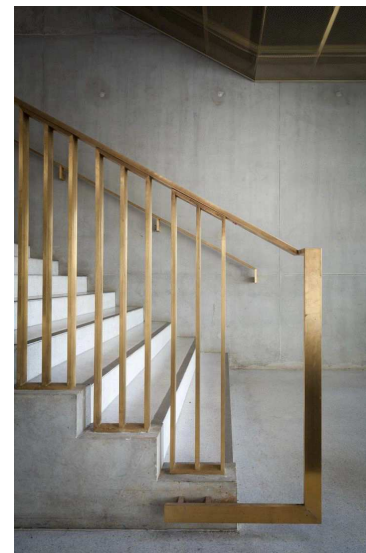

materials:

flexible/ moveable reception desk

grey cube seating

vertical natural timber backdrop

brass detailing

warm greys/ neutrals